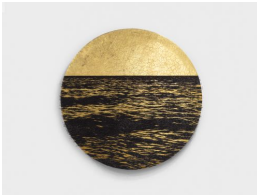

6

Yoan Capote
Requiem (Gate), 2021-22
24kt gold leaf, wooden door, nails and
fishhooks
30 3/4 x 81 3/4 x 4 1/2 inches
Inventory #YC21.006

7

Yoan Capote
Requiem (vault), 2021
24kt gold leaf, nails and fishhooks on
panel of linen mounted over plywood
53 (diameter) x 5 inches (depth) inches
Inventory #YC21.002