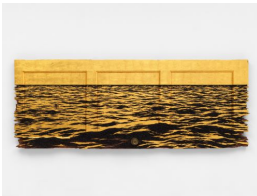

Yoan Capote
Requiem (Gate), 2021-22
24kt gold leaf, wooden door, nails and
fishhooks
30 3/4 x 81 3/4 x 4 1/2 inches
Inventory #YC21.006

7