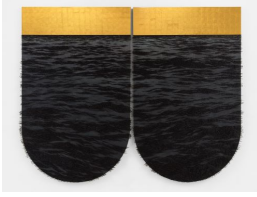

5

Yoan Capote
Requiem (Tears), 2021-22
oil, 24 kt gold leaf, nails, and fishhooks on
canvas mounted on panel
89 3/4 x 55 1/2 x 5 1/8 inches (each
panel)
89 3/4 x 115 3/4 x 5 1/2 inches (overall
dimensions)
Inventory #YC21.010

6