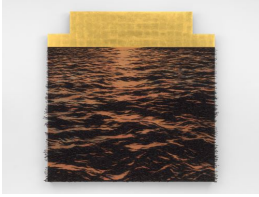

9

Yoan Capote

Requiem (Twilight), 2021-22

oil, 24 kt gold leaf, nails, and fishhooks on
canvas mounted on panel

59 x 63 x 5 1/8 inches

Inventory #YC21.005