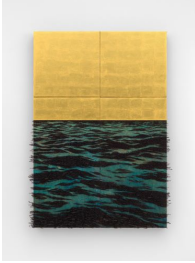

2

Yoan Capote
Requiem (Altarpiece II), 2021-22
oil, 24kt gold leaf, water gilding, nails, and
fishhooks on canvas mounted on panel
26 1/2 x 33 3/4 x 3 1/4 inches
Inventory #YC21.009

3

Yoan Capote
Purificación (Cortina de Hierro), 2022
plaster, wires and recycled metal
elements on jute panel mounted on
plywood
55 1/8 x 81 1/2 x 2 1/4 inches
Inventory #YC22.003

4

Yoan Capote
Purificación (Peso de Conciencia), 2022
plaster, wires and recycled metal
elements on jute panel mounted on
plywood
51 x 94 x 2 7/8 inches
Inventory #YC22.001

5

Yoan Capote
Requiem (Tears), 2021-22
oil, 24 kt gold leaf, nails, and fishhooks on
canvas mounted on panel
89 3/4 x 55 1/2 x 5 1/8 inches (each
panel)
89 3/4 x 115 3/4 x 5 1/2 inches (overall
dimensions)
Inventory #YC21.010

6

Yoan Capote
Requiem (Transfiguration), 2021-22
oil, 24 kt gold leaf, nails, and fishhooks on
canvas mounted on panel
47 5/8 x 34 1/4 x 4 inches
Inventory #YC21.004

7

Yoan Capote
Requiem (presagio), 2022
iron scythe with wood staff
78 3/4 x 30 1/4 x 2 7/8 inches
Inventory #YC22.021