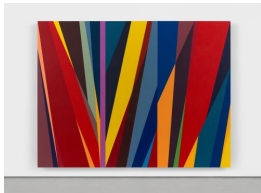

Odili Donald Odita
Burning Cross
January 10 - February 18, 2023
513 W 20th Street, New York, NY

Global, 2022
acrylic latex paint on aluminum-core
fabricated wood panel with reconstituted
wood veneer
50 x 50 x 1 3/4 inches
Inventory #OD22.004

Time and Space, 2022
acrylic latex paint on aluminum-core
fabricated wood panel with reconstituted
wood veneer
50 x 50 x 3/4 inches
Inventory #OD22.007

Burning Cross, 2022
acrylic latex paint on aluminum-core
fabricated wood panel with reconstituted
wood veneer
60 x 60 x 3/4 inches
Inventory #OD22.006

Restart, 2022
acrylic on canvas
74 x 126 inches
Inventory #OD22.019

Represent, 2022
acrylic on canvas
84 x 102 inches
Inventory #OD22.020

Night Crossing, 2022
Acrylic latex paint on aluminum-core
fabricated wood panel with reconstituted
wood veneer
88 1/8 x 49 x 2 inches
Inventory #OD22.013