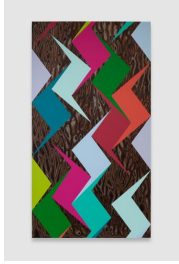

Odili Donald Odita
Burning Cross
January 10 - February 18, 2023
513 W 20th Street, New York, NY

Global, 2022
acrylic latex paint on aluminum-core
fabricated wood panel with reconstituted
wood veneer
50 x 50 x 1 3/4 inches
Inventory #OD22.004

Time and Space, 2022
acrylic latex paint on aluminum-core
fabricated wood panel with reconstituted
wood veneer
50 x 50 x 3/4 inches
Inventory #OD22.007

Burning Cross, 2022
acrylic latex paint on aluminum-core
fabricated wood panel with reconstituted
wood veneer
60 x 60 x 3/4 inches
Inventory #OD22.006

Restart, 2022
acrylic on canvas
74 x 126 inches
Inventory #OD22.019

Represent, 2022
acrylic on canvas
84 x 102 inches
Inventory #OD22.020

Night Crossing, 2022
Acrylic latex paint on aluminum-core
fabricated wood panel with reconstituted
wood veneer
88 1/8 x 49 x 2 inches
Inventory #OD22.013