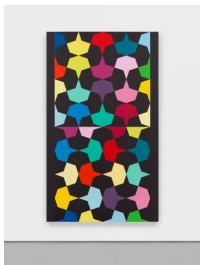

Time and Space, 2022
acrylic latex paint on aluminum-core
fabricated wood panel with reconstituted
wood veneer
50 x 50 x 3/4 inches
Inventory #OD22.007

Burning Cross, 2022
acrylic latex paint on aluminum-core
fabricated wood panel with reconstituted
wood veneer
60 x 60 x 3/4 inches
Inventory #OD22.006

Restart, 2022
acrylic on canvas
74 x 126 inches
Inventory #OD22.019

Represent, 2022
acrylic on canvas
84 x 102 inches
Inventory #OD22.020

Night Crossing, 2022
Acrylic latex paint on aluminum-core
fabricated wood panel with reconstituted
wood veneer
88 1/8 x 49 x 2 inches
Inventory #OD22.013

Opus, X, 2022
acrylic on canvas
84 1/8 x 109 7/8 x 1 1/2 inches
Inventory #OD22.012

The Poison Mind, 2022
acrylic latex paint on aluminum-core
fabricated wood panel with reconstituted
wood veneer
92 1/4 x 54 inches
Inventory #OD22.021

Body and Space, 2022
acrylic latex paint on aluminum-core
fabricated wood panel with reconstituted
wood veneer
92 x 54 inches
Inventory #OD22.010

Game Change, 2022
acrylic latex paint on aluminum-core
fabricated wood panel with reconstituted
wood veneer
92 x 54 x 1 1/2 inches
Inventory #OD22.016