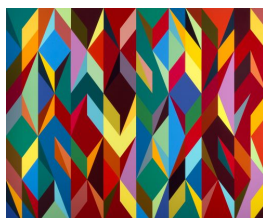

Represent, 2022
acrylic on canvas
84 x 102 inches
Inventory #OD22.020