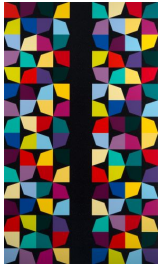

The Poison Mind, 2022
acrylic latex paint on aluminum-core
fabricated wood panel with reconstituted
wood veneer
92 1/4 x 54 inches
Inventory #OD22.021