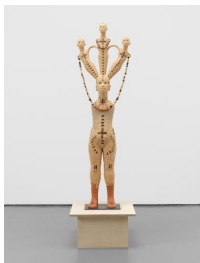

Guides, 2022
clay, steel, grout
65 x 19 x 9 inches
Inventory #RBS22.024