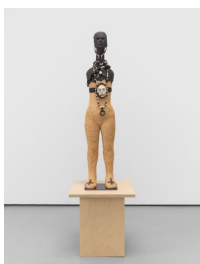

Vital Organ: Gut, 2022
clay, twine, grout, glaze
91 x 19 x 13 inches
Inventory #RBS22.027

Remind, 2022
clay, steel, grout, lava beads
66 x 35 x 15 inches
Inventory #RBS22.033

Guides, 2022
clay, steel, grout
65 x 19 x 9 inches
Inventory #RBS22.024

Release, 2022
clay, steel, twine, grout
84 x 20 x 18 inches
Inventory #RBS22.034

ID, 2022
clay, steel, twine, lava, hematite, petrified
wood, bone, trade glass, pyrite, silver,
shell, wood, metal, turquoise beads
41 x 7 x 9 inches
Inventory #RBS22.032