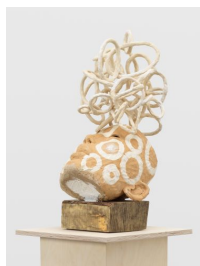

Rose B. Simpson
Road Less Traveled
February 23 - April 08, 2023
513 W 20th Street, New York, NY

Conjure II, 2022
clay, grout, indigenous New Mexico pine
from new studio build
28 x 12 x 14 inches
Inventory #RBS22.026

Conjure III, 2022
clay, timing belt, shell, twine, grout
44 x 11 x 11 inches
Inventory #RBS22.025

Road Less Traveled, 2022
clay, steel, reed, twine, lava beads, grout
63 x 14 x 14 inches
Inventory #RBS22.029

Vital Organ: Heart, 2022
clay, twine, grout, glaze
90 3/4 x 18 x 13 1/2 inches
Inventory #RBS22.028

Reclamation IV, 2022
clay, steel, lava and bone beads, leather,
grout
88 x 15 x 13 inches
Inventory #RBS22.023

Release, 2022
clay, steel, twine, grout
84 x 20 x 18 inches
Inventory #RBS22.034

ID, 2022
clay, steel, twine, lava, hematite, petrified
wood, bone, trade glass, pyrite, silver,
shell, wood, metal, turquoise beads
41 x 7 x 9 inches
Inventory #RBS22.032