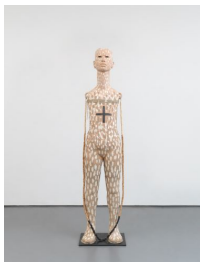

Release, 2022
clay, steel, twine, grout
84 x 20 x 18 inches
Inventory #RBS22.034