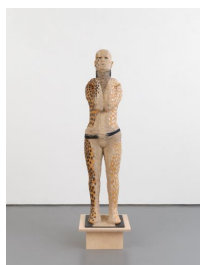

Rose B. Simpson
Road Less Traveled
February 23 - April 08, 2023
513 W 20th Street, New York, NY

Conjure II, 2022
clay, grout, indigenous New Mexico pine
from new studio build
28 x 12 x 14 inches
Inventory #RBS22.026

Conjure III, 2022
clay, timing belt, shell, twine, grout
44 x 11 x 11 inches
Inventory #RBS22.025

Road Less Traveled, 2022
clay, steel, reed, twine, lava beads, grout
63 x 14 x 14 inches
Inventory #RBS22.029