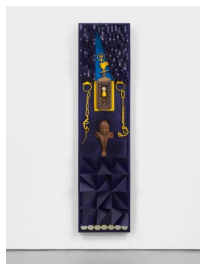

Emanoel Araújo
September 12 - October 28, 2023

Emanoel Araújo
Anastacia, 2021
wood, automotive paint, vintage relief,
iron, mirrors, and beads
94 1/2 x 20 7/8 x 6 1/4 inches
Inventory #EMA21.027

Emanoel Araújo
Navio, 2021
wood, automotive paint, iron, chains, and
nails
86 5/8 x 21 5/8 x 7 1/2 inches
Inventory #EMA21.029

Emanoel Araújo
Navio, 2021
wood, automotive paint, nails,
photographs, and vintage globe
89 3/8 x 27 1/8 x 11 inches
Inventory #EMA21.002

Emanoel Araújo
Navio, 2021
wood, automotive paint, and nails
86 5/8 x 23 5/8 x 7 7/8 inches
Inventory #EMA21.028

Emanuel Araújo
Escotilha, 2021
wood, automotive paint, formica, stainless
steel, shells, and soda can
93 1/4 x 34 5/8 x 19 1/4 inches
Inventory #EMA21.003

Emanuel Araújo
Untitled, 1990
wood and automotive paint
32 1/4 x 44 x 7 inches
Inventory #EMA90.001

Emanuel Araújo
Sem Título, 1977-79
wood and automotive paint
96 1/2 x 72 x 21 1/4 inches
Inventory #EMA79.002

Emanuel Araújo
Xangô, 2022
wood, automotive paint, aluminum, beads
and glass ornaments, and Riga Pine
87 1/2 x 24 1/2 x 7 7/8 inches
Inventory #EMA22.001