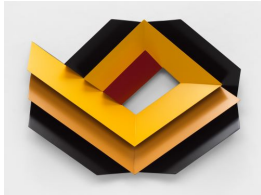

Emanuel Araújo
Untitled, 1990
wood and automotive paint
32 1/4 x 44 x 7 inches
Inventory #EMA90.001