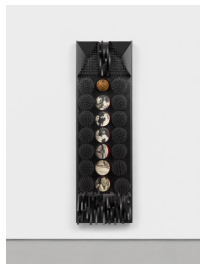

Emanoel Araújo
September 12 - October 28, 2023

Emanoel Araújo
Anastacia, 2021
wood, automotive paint, vintage relief,
iron, mirrors, and beads
94 1/2 x 20 7/8 x 6 1/4 inches
Inventory #EMA21.027

Emanoel Araújo
Navio, 2021
wood, automotive paint, iron, chains, and
nails
86 5/8 x 21 5/8 x 7 1/2 inches
Inventory #EMA21.029

Emanoel Araújo
Navio, 2021
wood, automotive paint, nails,
photographs, and vintage globe
89 3/8 x 27 1/8 x 11 inches
Inventory #EMA21.002

Emanoel Araújo
Navio, 2021
wood, automotive paint, and nails
86 5/8 x 23 5/8 x 7 7/8 inches
Inventory #EMA21.028

Emanuel Araújo
Escotilha, 2021
wood, automotive paint, formica, stainless
steel, shells, and soda can
93 1/4 x 34 5/8 x 19 1/4 inches
Inventory #EMA21.003

Emanuel Araújo
Untitled, 1990
wood and automotive paint
32 1/4 x 44 x 7 inches
Inventory #EMA90.001

Emanuel Araújo
Sem Título, 1977-79
wood and automotive paint
96 1/2 x 72 x 21 1/4 inches
Inventory #EMA79.002

Emanuel Araújo
Xangô, 2022
wood, automotive paint, aluminum, beads
and glass ornaments, and Riga Pine
87 1/2 x 24 1/2 x 7 7/8 inches
Inventory #EMA22.001