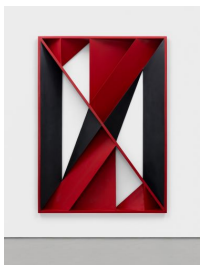

Emanoel Araújo
Navio, 2021
wood, automotive paint, nails,
photographs, and vintage globe
89 3/8 x 27 1/8 x 11 inches
Inventory #EMA21.002

Emanoel Araújo
Navio, 2021
wood, automotive paint, and nails
86 5/8 x 23 5/8 x 7 7/8 inches
Inventory #EMA21.028

Emanuel Araújo
Escotilha, 2021
wood, automotive paint, formica, stainless
steel, shells, and soda can
93 1/4 x 34 5/8 x 19 1/4 inches
Inventory #EMA21.003

Emanuel Araújo
Untitled, 1990
wood and automotive paint
32 1/4 x 44 x 7 inches
Inventory #EMA90.001

Emanuel Araújo
Sem Título, 1977-79
wood and automotive paint
96 1/2 x 72 x 21 1/4 inches
Inventory #EMA79.002

Emanuel Araújo
Xangô, 2022
wood, automotive paint, aluminum, beads
and glass ornaments, and Riga Pine
87 1/2 x 24 1/2 x 7 7/8 inches
Inventory #EMA22.001