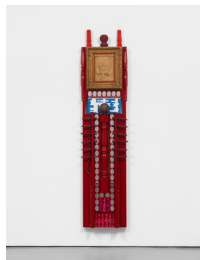

Emanoel Araújo
September 12 - October 28, 2023

Emanoel Araújo
Anastacia, 2021
wood, automotive paint, vintage relief,
iron, mirrors, and beads
94 1/2 x 20 7/8 x 6 1/4 inches
Inventory #EMA21.027

Emanoel Araújo
Navio, 2021
wood, automotive paint, iron, chains, and
nails
86 5/8 x 21 5/8 x 7 1/2 inches
Inventory #EMA21.029

Emanoel Araújo
Navio, 2021
wood, automotive paint, nails,
photographs, and vintage globe
89 3/8 x 27 1/8 x 11 inches
Inventory #EMA21.002

Emanoel Araújo
Navio, 2021
wood, automotive paint, and nails
86 5/8 x 23 5/8 x 7 7/8 inches
Inventory #EMA21.028

Emanuel Araújo
Escotilha, 2021
wood, automotive paint, formica, stainless
steel, shells, and soda can
93 1/4 x 34 5/8 x 19 1/4 inches
Inventory #EMA21.003

Emanuel Araújo
Untitled, 1990
wood and automotive paint
32 1/4 x 44 x 7 inches
Inventory #EMA90.001

Emanoel Araújo
Untitled, 2021
wood, automotive paint, and stainless steel
67 3/4 x 26 5/8 x 7 7/8 inches
Inventory #EMA21.010

Emanoel Araújo
Redondo e raio vermelho, 2017
wood and automotive paint
64 1/8 x 28 3/8 x 64 1/8 inches (sculpture)
72 7/8 x 28 3/8 x 64 1/8 inches (overall with pedestal)
Inventory #EMA17.001