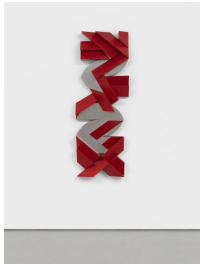

Emanoel Araújo
Fragmentos vazados e elevados de uma só cor, 2021
wood and automotive paint
86 5/8 x 16 x 7 1/2 inches
Inventory #EMA21.016

Emanoel Araújo
Untitled, 1983
wood and automotive paint
48 x 54 x 7 1/2 inches
Inventory #EMA83.003

Emanoel Araújo
Untitled, 1979
wood and automotive paint
86 1/2 x 125 1/2 x 16 1/2 inches (overall)
86 1/2 x 63 x 16 1/2 inches (each panel)
Inventory #EMA79.001

Emanoel Araújo
Relevo branco, 2018
wood and automotive paint
63 3/8 x 43 3/4 x 7 7/8 inches
Inventory #EMA18.009

Emanoel Araújo
Untitled, 2021
wood, automotive paint, and stainless steel
67 3/4 x 26 5/8 x 7 7/8 inches
Inventory #EMA21.010

Emanoel Araújo
Redondo e raio vermelho, 2017
wood and automotive paint
64 1/8 x 28 3/8 x 64 1/8 inches (sculpture)
72 7/8 x 28 3/8 x 64 1/8 inches (overall with pedestal)
Inventory #EMA17.001