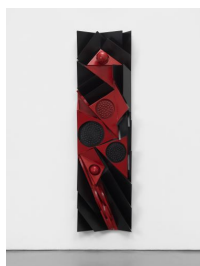

Emanoel Araújo
September 12 - October 28, 2023

Emanoel Araújo
Anastacia, 2021
wood, automotive paint, vintage relief,
iron, mirrors, and beads
94 1/2 x 20 7/8 x 6 1/4 inches
Inventory #EMA21.027

Emanoel Araújo
Navio, 2021
wood, automotive paint, iron, chains, and
nails
86 5/8 x 21 5/8 x 7 1/2 inches
Inventory #EMA21.029

Emanoel Araújo
Navio, 2021
wood, automotive paint, nails,
photographs, and vintage globe
89 3/8 x 27 1/8 x 11 inches
Inventory #EMA21.002

Emanoel Araújo
Navio, 2021
wood, automotive paint, and nails
86 5/8 x 23 5/8 x 7 7/8 inches
Inventory #EMA21.028

Emanuel Araújo
Escotilha, 2021
wood, automotive paint, formica, stainless
steel, shells, and soda can
93 1/4 x 34 5/8 x 19 1/4 inches
Inventory #EMA21.003

Emanuel Araújo
Untitled, 1990
wood and automotive paint
32 1/4 x 44 x 7 inches
Inventory #EMA90.001

Emanuel Araújo
Sem Título, 1977-79
wood and automotive paint
96 1/2 x 72 x 21 1/4 inches
Inventory #EMA79.002

Emanuel Araújo
Xangô, 2022
wood, automotive paint, aluminum, beads
and glass ornaments, and Riga Pine
87 1/2 x 24 1/2 x 7 7/8 inches
Inventory #EMA22.001