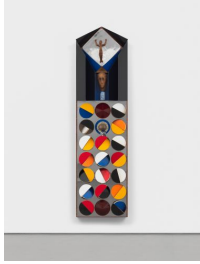

Emanoel Araújo
September 12 - October 28, 2023

Emanoel Araújo
Anastacia, 2021
wood, automotive paint, vintage relief,
iron, mirrors, and beads
94 1/2 x 20 7/8 x 6 1/4 inches
Inventory #EMA21.027

Emanoel Araújo
Navio, 2021
wood, automotive paint, iron, chains, and
nails
86 5/8 x 21 5/8 x 7 1/2 inches
Inventory #EMA21.029

Emanoel Araújo
Navio, 2021
wood, automotive paint, nails,
photographs, and vintage globe
89 3/8 x 27 1/8 x 11 inches
Inventory #EMA21.002

Emanoel Araújo
Navio, 2021
wood, automotive paint, and nails
86 5/8 x 23 5/8 x 7 7/8 inches
Inventory #EMA21.028

Emanuel Araújo
Escotilha, 2021
wood, automotive paint, formica, stainless
steel, shells, and soda can
93 1/4 x 34 5/8 x 19 1/4 inches
Inventory #EMA21.003

Emanuel Araújo
Untitled, 1990
wood and automotive paint
32 1/4 x 44 x 7 inches
Inventory #EMA90.001

Emanuel Araújo
Sem Título, 1977-79
wood and automotive paint
96 1/2 x 72 x 21 1/4 inches
Inventory #EMA79.002

Emanuel Araújo
Xangô, 2022
wood, automotive paint, aluminum, beads
and glass ornaments, and Riga Pine
87 1/2 x 24 1/2 x 7 7/8 inches
Inventory #EMA22.001